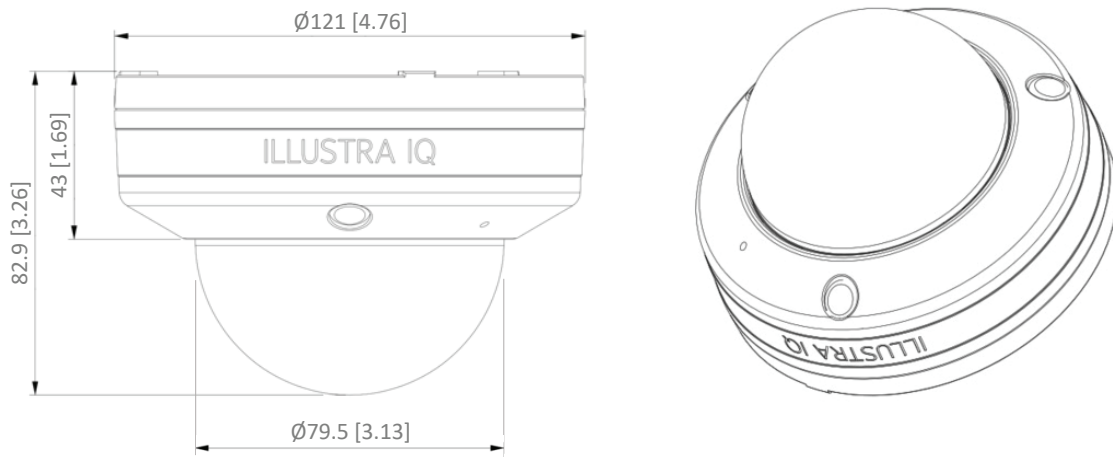

General

Web browser support	Edge, Firefox, Safari, Chrome
Device configuration	ONVIF, Web browser, Illustra Connect (Windows), Illustra Tools (iOS, Android)
Language	Arabic, Chinese (Simplified), Chinese (Traditional), Czech, Danish, English (default), French, German, Hungarian, Italian, Japanese, Korean, Netherlands, Polish, Portuguese, Russian, Spanish, Swedish, Turkish
NDA compliant	Yes
TAA compliant	Yes
Warranty	5 years

Dimensions

Unit: mm [in]

Ordering Information

Type	Part Number	Product Name	Description
Camera	IPS02-C10-OIA4	Pro4 2MP Compact	Illustra Pro Gen4 2MP Compact, 3mm, TDN, w/IR, IP66/67, IK10, Indoor/Outdoor
Camera	IPS04-C10-OIA4	Pro4 4MP (5MP) Compact	Illustra Pro Gen4 4MP (5MP) Compact, 3mm, TDN, w/IR, IP66/67, IK10, Indoor/Outdoor
Camera	IPS08-C10-OIA4	Pro4 8MP Compact	Illustra Pro Gen4 8MP Compact, 4.5mm, TDN, w/IR, IP66/67, IK10, Indoor/Outdoor