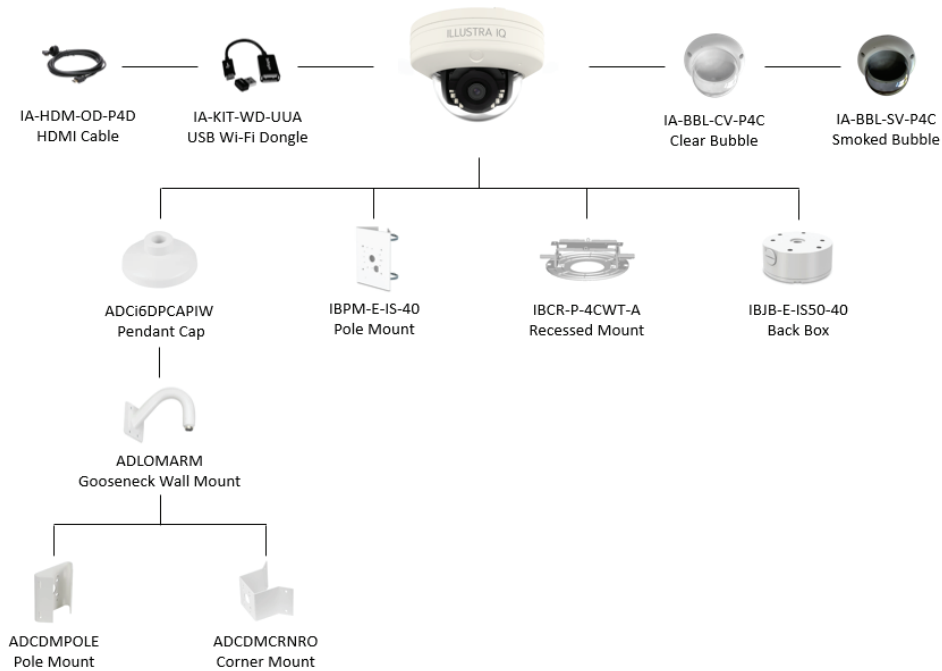

General

Web browser support	Edge, Firefox, Safari, Chrome
Device configuration	ONVIF, Web browser, Illustra Connect (Windows), Illustra Tools (iOS, Android)
Language	Arabic, Chinese (Simplified), Chinese (Traditional), Czech, Danish, English (default), French, German, Hungarian, Italian, Japanese, Korean, Netherlands, Polish, Portuguese, Russian, Spanish, Swedish, Turkish
NDA compliant	Yes
TAA compliant	Yes
Warranty	5 years

Dimensions

Unit: mm [in]

Ordering Information

Type	Part Number	Product Name	Description
Camera	IPS02-C10-OIA4	Pro4 2MP Compact	Illustra Pro Gen4 2MP Compact, 3mm, TDN, w/IR, IP66/67, IK10, Indoor/Outdoor
Camera	IPS04-C10-OIA4	Pro4 4MP (5MP) Compact	Illustra Pro Gen4 4MP (5MP) Compact, 3mm, TDN, w/IR, IP66/67, IK10, Indoor/Outdoor
Camera	IPS08-C10-OIA4	Pro4 8MP Compact	Illustra Pro Gen4 8MP Compact, 4.5mm, TDN, w/IR, IP66/67, IK10, Indoor/Outdoor

Optional Accessories

Type	Part Number	Description
Accessory	IA-BBL-CV-P4C	Pro4 Compact Clear Bubble Kit, IK10
Accessory	IA-BBL-SV-P4C	Pro4 Compact Smoked Bubble Kit, IK10
Accessory	IBCR-P-4CWT-A	Pro4 Compact Recessed Mount Kit
Accessory	ADCi6DPCAPIW	Pendant Cap
Accessory	ADLOMARM	Gooseneck Wall Mount
Accessory	ADCDMCRNRO	Corner Mount
Accessory	ADCDMPOLE	Pole Mount
Accessory	IBPM-E-IS-40	Pole Mount
Accessory	IBJB-E-IS50-40	Back Box
Accessory	IA-KIT-WD-UUA	USB Wi-Fi Dongle Kit
Accessory	IA-HDM-OD-P4D	HDMI Cable, 3 m (9.8 ft)