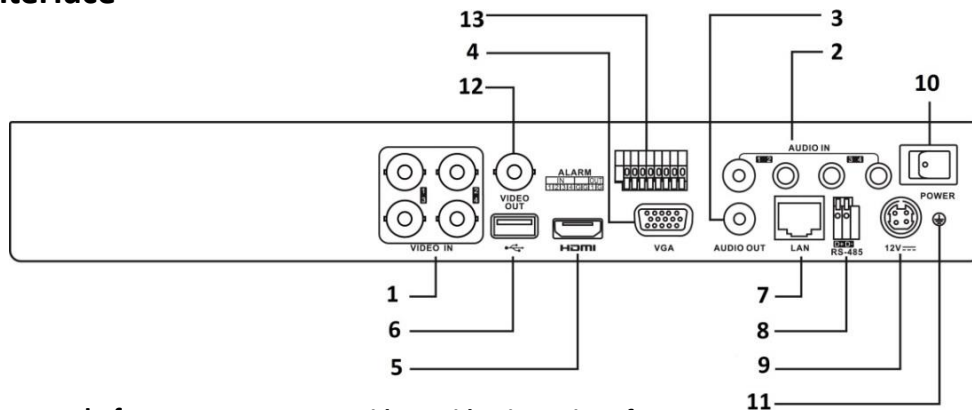

Physical Interface

*: The rear panel of DS-7208HUHI-K1 provides 8 video input interfaces.

No.	Description	No.	Description
1	VIDEO IN	8	RS-485 Serial Interface
2	AUDIO IN, RCA Connector	9	12 VDC Power Input
3	AUDIO OUT, RCA Connector	10	Power Switch
4	VGA Interface	11	GND
5	HDMI Interface	12	VIDEO OUT
6	USB Interface	13	Alarm In/Out
7	LAN Network Interface